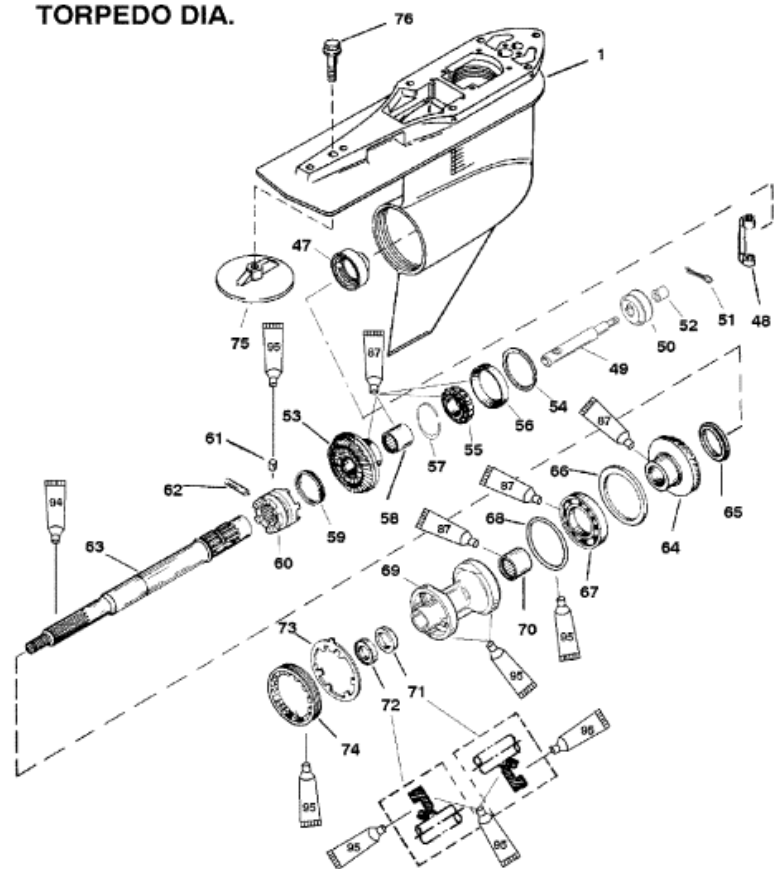

**4.75 IN/120.65MM
 TORPEDO DIA.**

- Belray 65413 Gear Oil (92-916026)
- Anti-Corrosion Grease (92-78376-A6)
- Chemtool Duralube Special (92-824501)

12481

Parts List

Ref	Class	Part	Description	Qty	Comment	Footnote
1	1623	859399T18	GEAR HOUSING, Basic	1		
47	22	859403	PLUG	1		
48		823903	SHIFT CRANK	1		
49		19755T 7	SPOOL ASSEMBLY	1		
50		NSS	NOT SOLD SEPARATE, Shift Sp	1		
51	18	46950 1	COTTER PIN	1		
52		NSS	NOT SOLD SEPARATE, Sleeve	1		
53	43	859321A 3	GEAR SET, Forward/Pinion (12/21)	1		
54	15	44491A 1	SHIM SET	AR		
55	31	30894A 1	BEARING SET, Cup And Cone	1		
56		NSS	NOT SOLD SEPARATE, Cup	1		
57	53	856823	RING, Retaining	1		
58	31	30895T	BEARING, Roller	1		
59	24	30893	SPRING	1		
60	52	859340T	CLUTCH	1		
61	17	828356	PIN, Detent	1		
62	17	30632	PIN, Cross	1		
63	44	824110	PROPELLER SHAFT	1		
64	43	859322A 1	GEAR, Reverse (12/21) (1.75:1)	1		
65	23	824108	SPACER	1		
66		68100 1	RING, Thrust	1		
67	30	88957T	BALL BEARING	1		
68	25	31534	O-RING	1		15
69		818763T11	BEARING CARRIER	1		
70	31	30956T	ROLLER BEARING	1		
71	26	14077	SEAL, Oil (INSIDE)	1		15
72	26	76868	SEAL (OUTSIDE)	1		15
73	14	18323	TAB WASHER	1		
74		79448	RETAINER	1		
75		76214Q 5	ANODIC PLATE ASSEMBLY	1		
76	10	80632T	SCREW, (.437-14 x 1.750)	1		
-	26	816575A 4	GEAR HOUSING SEAL KIT	1		